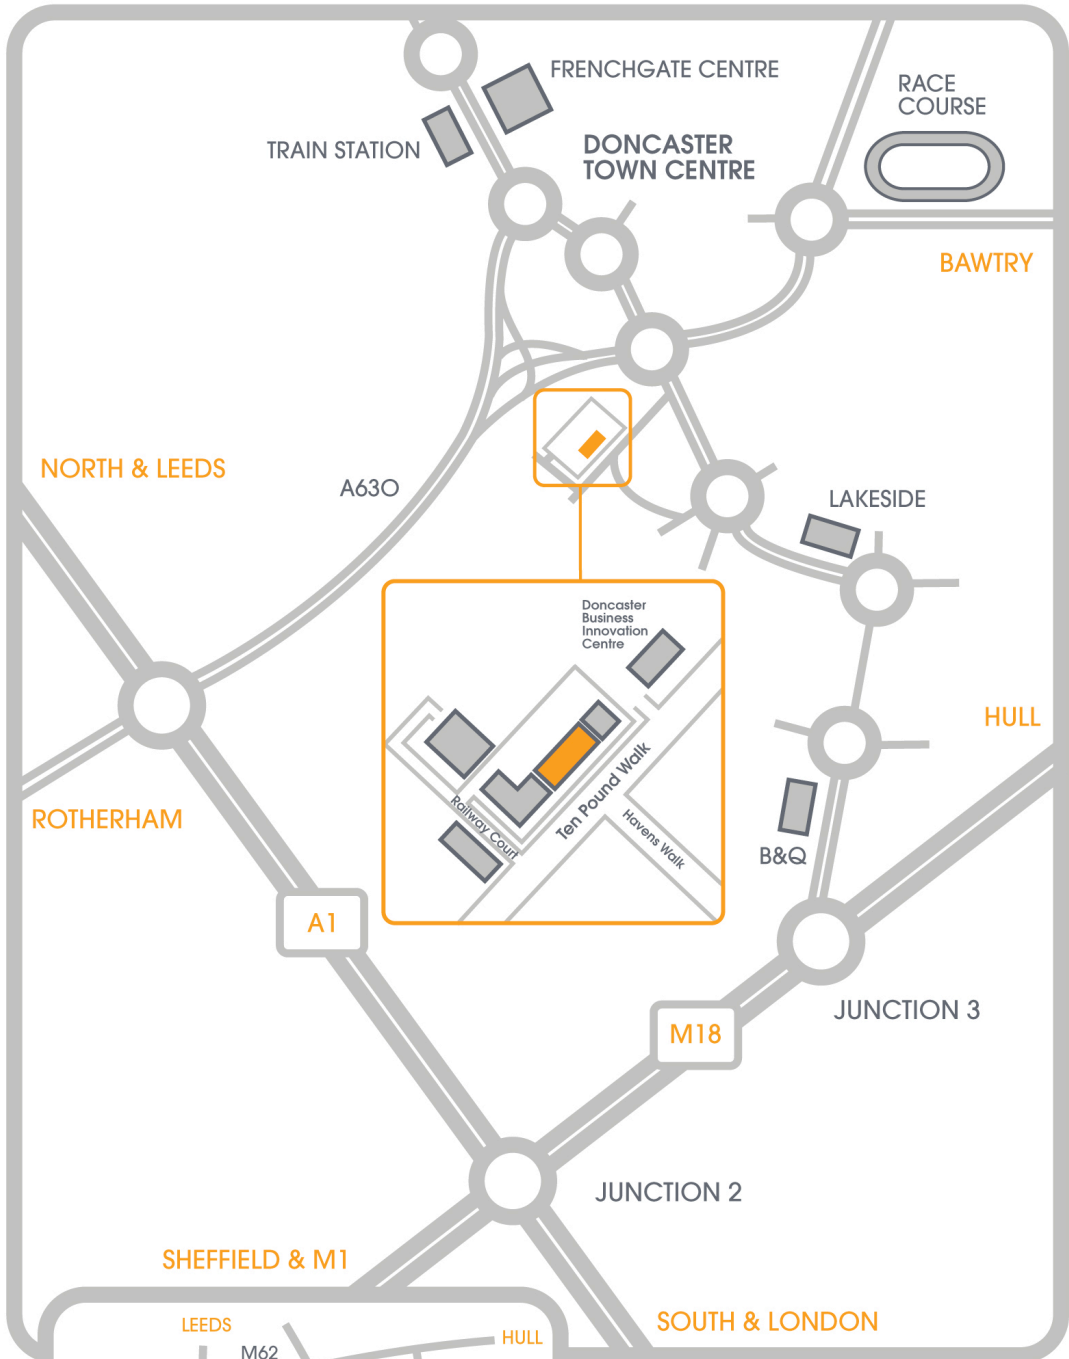

# How to find us

## Directions from M18 Junction 3

- Junction 3 M18
- Straight in at first roundabout
- Turn left at next roundabout (Lakeside Village on right)
- Straight on at next roundabout
- Turn left before next roundabout onto Ten Pound Walk
- Drive past Doncaster Innovation Business Centre on your right
- Turn right into Railway Court